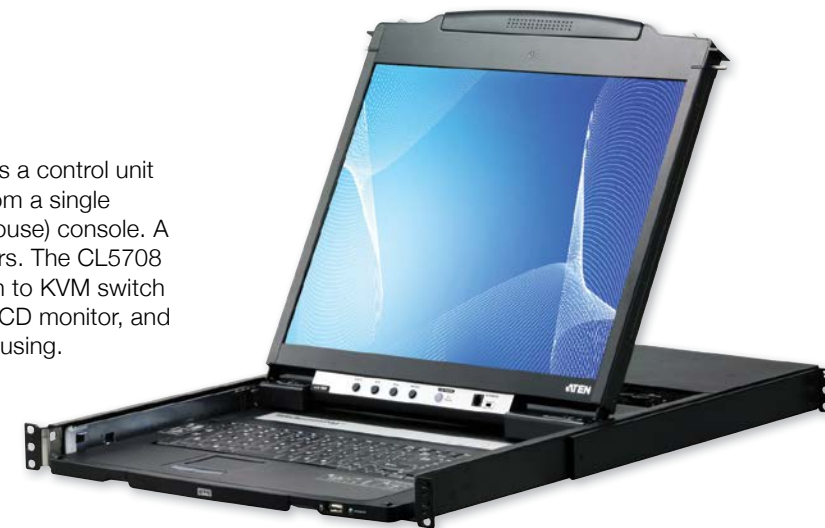

Fujitsu ScanSnap SV600 contactless scanner

- Book curve image-flattening technology
- Erase finger from image function
- Auto crop, de-skew and rotation features
- Auto page-turn detection sensor

only **\$661⁹⁹** #9792120

*Printer speeds vary with use.

Adaptors to add more visuals

17" Aten Technology KVM console

The CL5708 Slideaway LCD KVMP Switch is a control unit that allows access to multiple computers from a single PS/2 or USB KVM (keyboard, video, and mouse) console. A single CL5708 can control up to 8 computers. The CL5708 offers a space-saving, streamlined approach to KVM switch technology by integrating a keyboard, 17" LCD monitor, and touchpad in a 1U rack-mountable sliding housing.